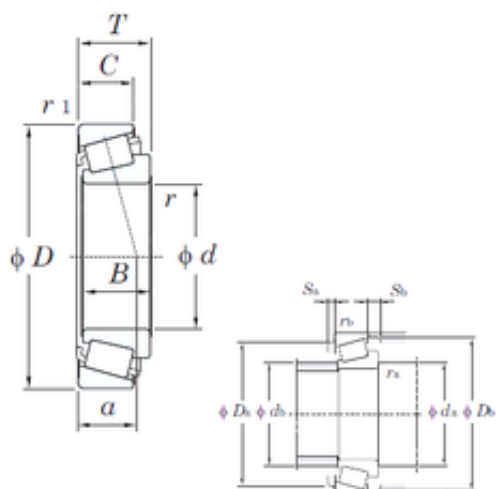

## China 6204 2rs Bearing Supplier

Timken SKF Koyo Wheel Bearing Transmission  
 Bearing Gearbox Bearing Lm603049/Lm603011  
 Lm603049/11 Lm545849/Lm545810 Lm545849/10  
 Lm522546/Lm522510 Lm522546/10

Bearing No. Lm603049/Lm603011

Size	45.242x77.788x19.842 mm
Bore Diameter	45,242 mm
Outer Diameter	77,788 mm
Width	19,842 mm
d	45,242 mm
D	77,788 mm
T	19,842 mm
B	19,842 mm
C	15,08 mm
a	17,5 mm
r min.	3,6 mm
r2 min.	0,8 mm
da min.	57 mm
Da	71 mm
db min	50 mm
ra max.	3,6 mm
rb max.	0,8 mm
Db	74 mm
Weight	0,363 Kg
Basic dynamic load rating (C)	57,1 kN
Basic static load rating (C0)	73,5 kN
(Grease) Lubrication Speed	4900 r/min
(Oil) Lubrication Speed	6500 r/min